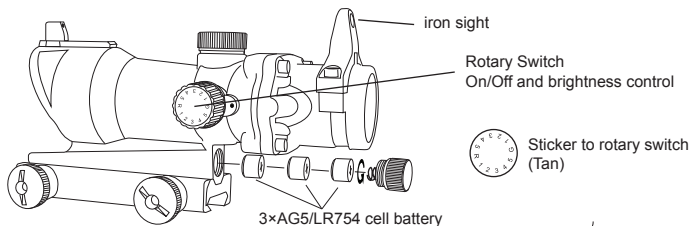

4x32 with Reticle illumination

QD Mount

Fit for 20mm rail.