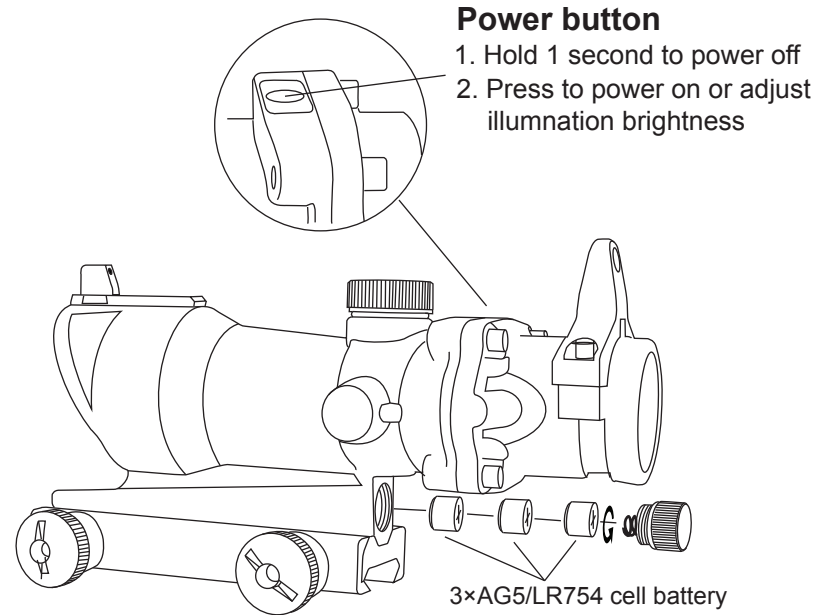

JA-5308/JA-5315 ACOG 4×32 Scope(Red Reticle)

Manual Guide

QD Mount(Only on JA-5315)

Fit for 20mm rail

Notice:

Remove battery when not in use for extended period.