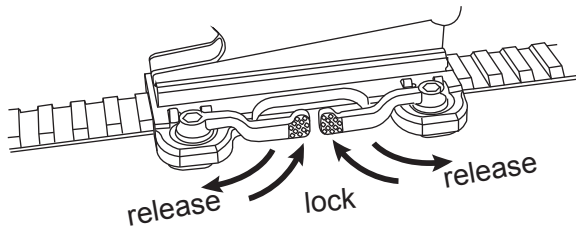

JA-5308/JA-5315 ACOG 4×32 Scope(Red Reticle)

Manual Guide

QD Mount(Only on JA-5315)

Fit for 20mm rail

Notice:

Remove battery when not in use for extended period.