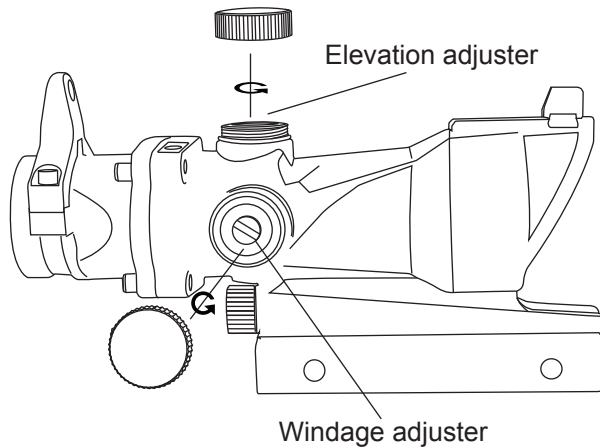

JA-5308/JA-5315 ACOG 4×32 Scope(Red Reticle)

Manual Guide

QD Mount(Only on JA-5315)

Fit for 20mm rail

Notice:

Remove battery when not in use for extended period.