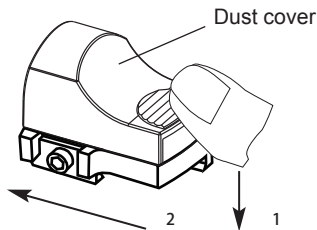

# JA-5012 Mini Reddot Light Sensor Manual Guide

To save battery life, cover the device after use.

Remove battery when not in use  
for extended period.