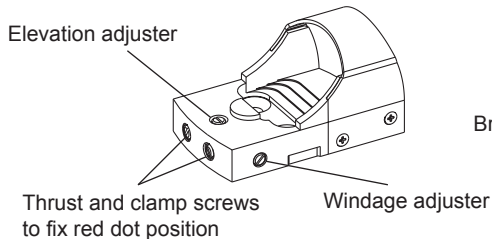

# JA-5012 Mini Reddot Light Sensor Manual Guide

To save battery life, cover the device after use.

Remove battery when not in use  
for extended period.