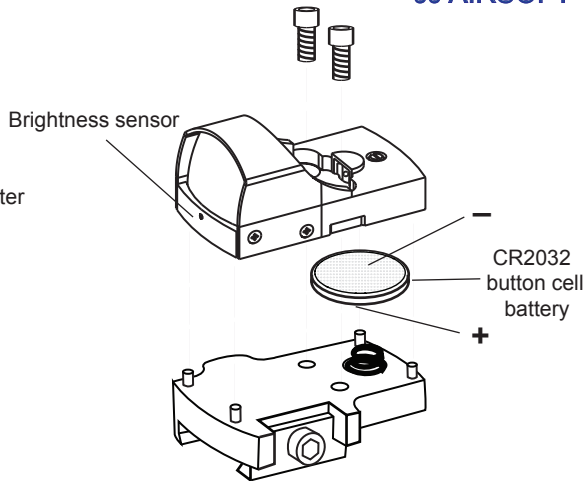

# JA-5012 Mini Reddot Light Sensor Manual Guide

To save battery life, cover the device after use.

Remove battery when not in use  
for extended period.