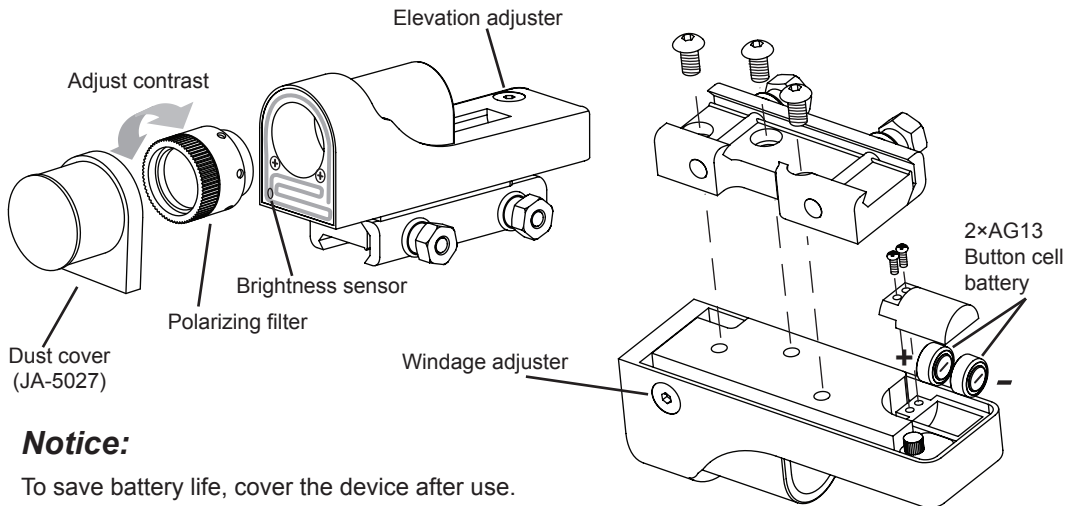

JA-5009/JA-5026 1×24 Reflex Reddot Manual Guide

Notice:

To save battery life, cover the device after use.

Remove battery when not in use for extended period.